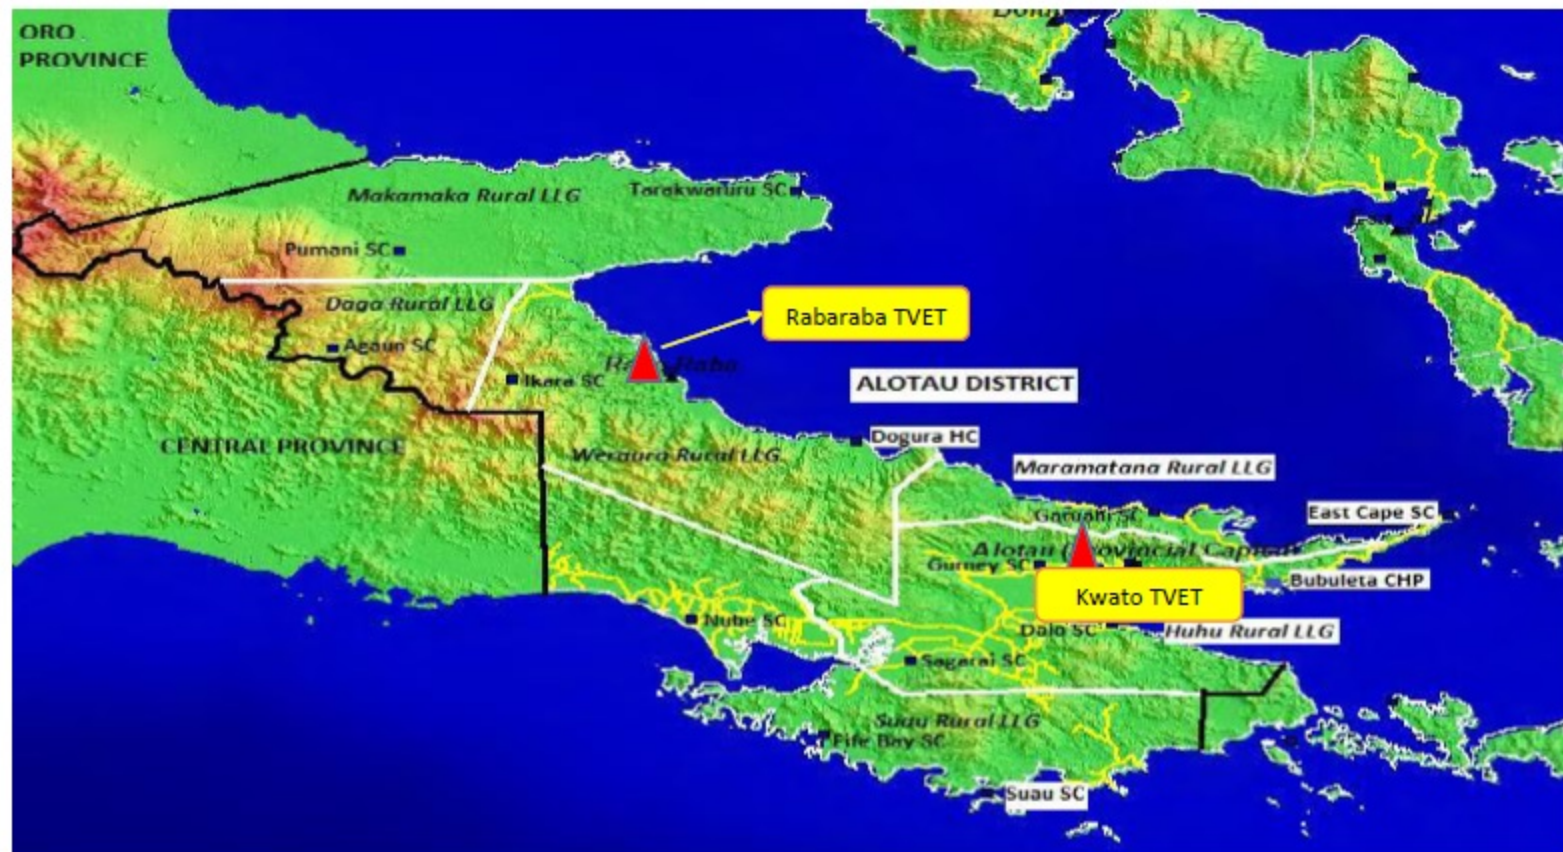

# TVET LOCATIONS IN MILNE BAY PROVINCE

## ALOTAU DISTRICT (RABARABA VTC AND KWATO VTC)

## SAMARAI/MURUA DISTRICT (SIDEIA VTC AND KAUBWAGA VTC )